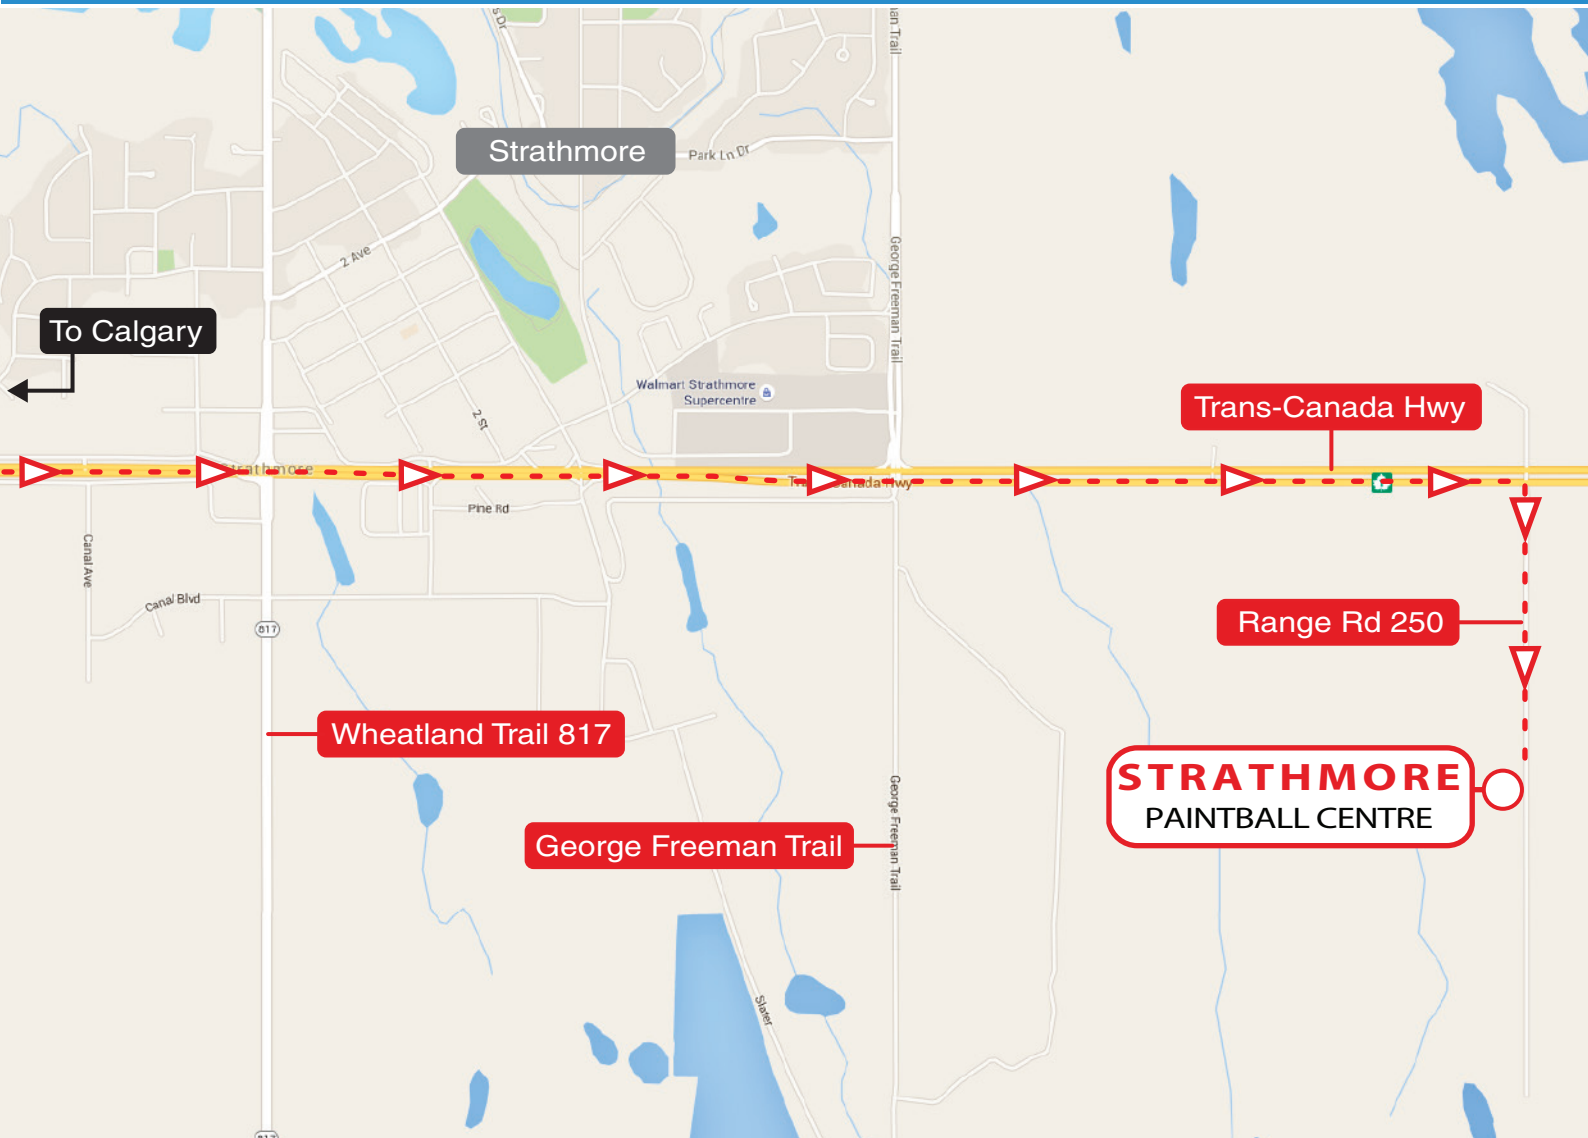

ESTIMATED DRIVE TIME: 45 mins by car from Calgary CBD
PAINTBALL CENTRE ADDRESS: Range Rd 250, Strathmore AB

PLEASE NOTE: Do not enter 'Range Rd 250' into your Sat Nav or Google Maps to get to our centre.
Please use 'Delta Force Paintball Strathmore' or follow the map directions below.

Please allow ample time to get to the centre for a **9am prompt arrival**.
Late arrival may result in reduced game time.

BY CAR FROM CALGARY

1. Continue straight onto 5 Ave SE N.
2. Use the right 2 lanes to turn right onto Memorial Dr NE.
3. Use the right lane to take the slip road onto Deerfoot Trail / AB-2 N. Merge onto Deerfoot Trail / AB-2 N.
4. Use the right lane to take exit 258 for Alberta 1/Trans Canada Highway towards 16 Avenue North W/16 Avenue North E.
5. Keep right at the fork, follow signs for AB-1 E/Trans Canada Highway E/16 Avenue N/Medicine-Hat and merge onto Trans-Canada Hwy/AB-1 E.
6. Continue straight to stay on Trans-Canada Hwy/AB-1 E.
7. Turn right onto Range Rd 250. Paintball centre will be on the right.

LOST? Call us for directions
1-800-979-5769